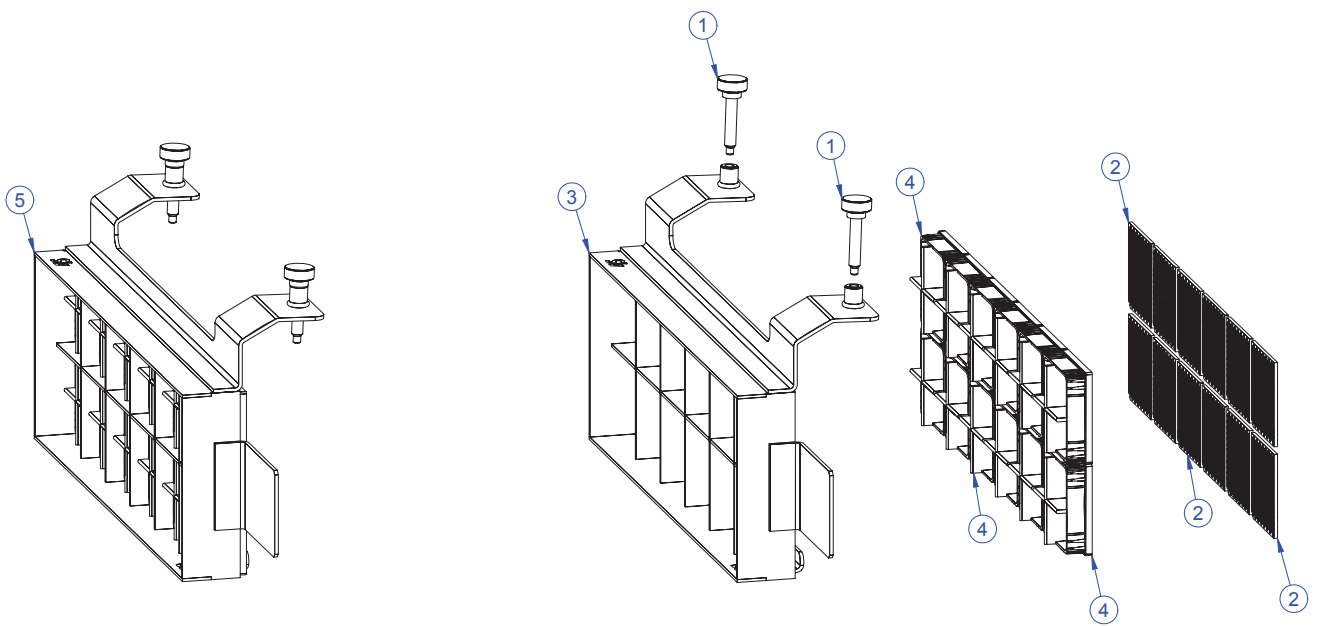

**This manual describes RGBCW versions only.
 In case of ordering other versions than RGBCW, please provide Technical Center with a serial number.**

PRODUCT: CityScape 48		
TITLE: Holder of LED module		
DOCUMENT: 99012573		
VERSION: A	DATE: 2.2.2010	SHEET: 1 OF 6

**This manual describes RGBCW versions only.
In case of ordering other versions than RGBCW, please provide Technical Center with a serial number.**

PRODUCT: CityScape 48		
TITLE: Barn door module		
DOCUMENT: 99012722		
VERSION: A	DATE: 2.2.2010	SHEET: 2 OF 6

**This manual describes RGBCW versions only.
 In case of ordering other versions than RGBCW, please provide Technical Center with a serial number.**

PRODUCT: CityScape 48		
TITLE: Lens module 25°		
DOCUMENT: 99012723		
VERSION: A	DATE: 2.2.2010	SHEET: 3 OF 6