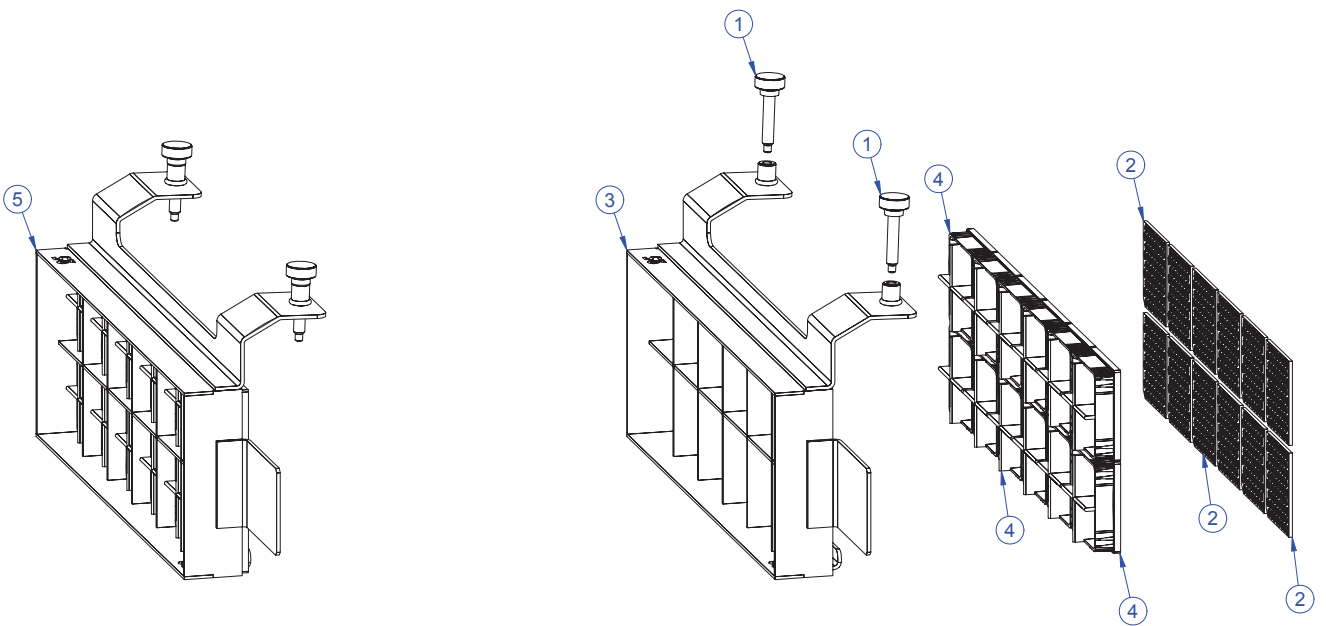

**This manual describes RGBCW versions only.
 In case of ordering other versions than RGBCW, please provide Technical Center with a serial number.**

PRODUCT: CityScape 48		
TITLE: Holder of LED module		
DOCUMENT: 99012573		
VERSION: A	DATE: 2.2.2010	SHEET: 1 OF 6

**This manual describes RGBCW versions only.
In case of ordering other versions than RGBCW, please provide Technical Center with a serial number.**

PRODUCT: CityScape 48		
TITLE: Barn door module		
DOCUMENT: 99012722		
VERSION: A	DATE: 2.2.2010	SHEET: 2 OF 6

**This manual describes RGBCW versions only.
 In case of ordering other versions than RGBCW, please provide Technical Center with a serial number.**

PRODUCT: CityScape 48		
TITLE: Lens module 25°		
DOCUMENT: 99012723		
VERSION: A	DATE: 2.2.2010	SHEET: 3 OF 6