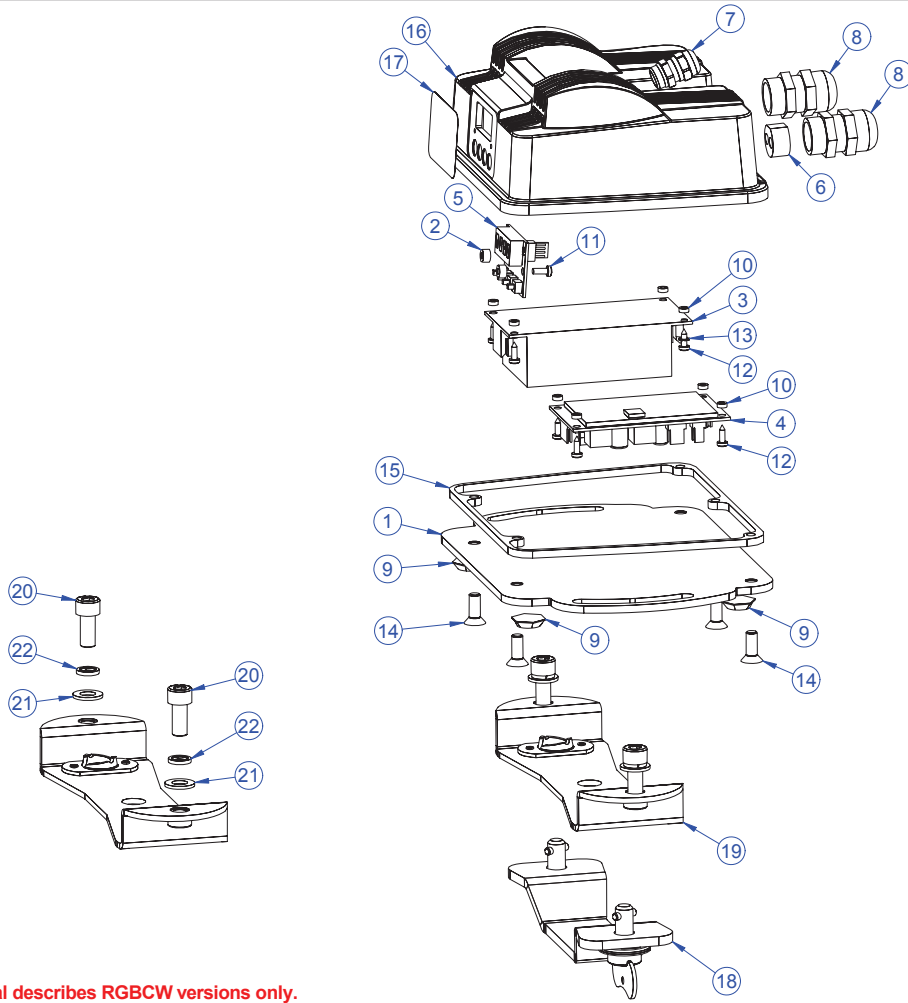

**This manual describes RGBCW versions only.
In case of ordering other versions than RGBCW, please provide Technical Center with a serial number.**

PRODUCT: CityScape 48		
TITLE: Barn door module		
DOCUMENT: 99012722		
VERSION: A	DATE: 2.2.2010	SHEET: 2 OF 6

**This manual describes RGBCW versions only.
 In case of ordering other versions than RGBCW, please provide Technical Center with a serial number.**

PRODUCT: CityScape 48		
TITLE: Lens module 25°		
DOCUMENT: 99012723		
VERSION: A	DATE: 2.2.2010	SHEET: 3 OF 6

**This manual describes RGBCW versions only.
 In case of ordering other versions than RGBCW, please provide Technical Center with a serial number.**

PRODUCT: CityScape 48		
TITLE: Lens module 45°		
DOCUMENT: 99012725		
VERSION: A	DATE: 2.2.2010	SHEET: 4 OF 6

**This manual describes RGBCW versions only.
In case of ordering other versions than RGBCW, please provide Technical Center with a serial number.**

PRODUCT: CityScape 48		
TITLE: Lens module 15°x45°		
DOCUMENT: 99012725		
VERSION: A	DATE: 2.2.2010	SHEET: 5 OF 6