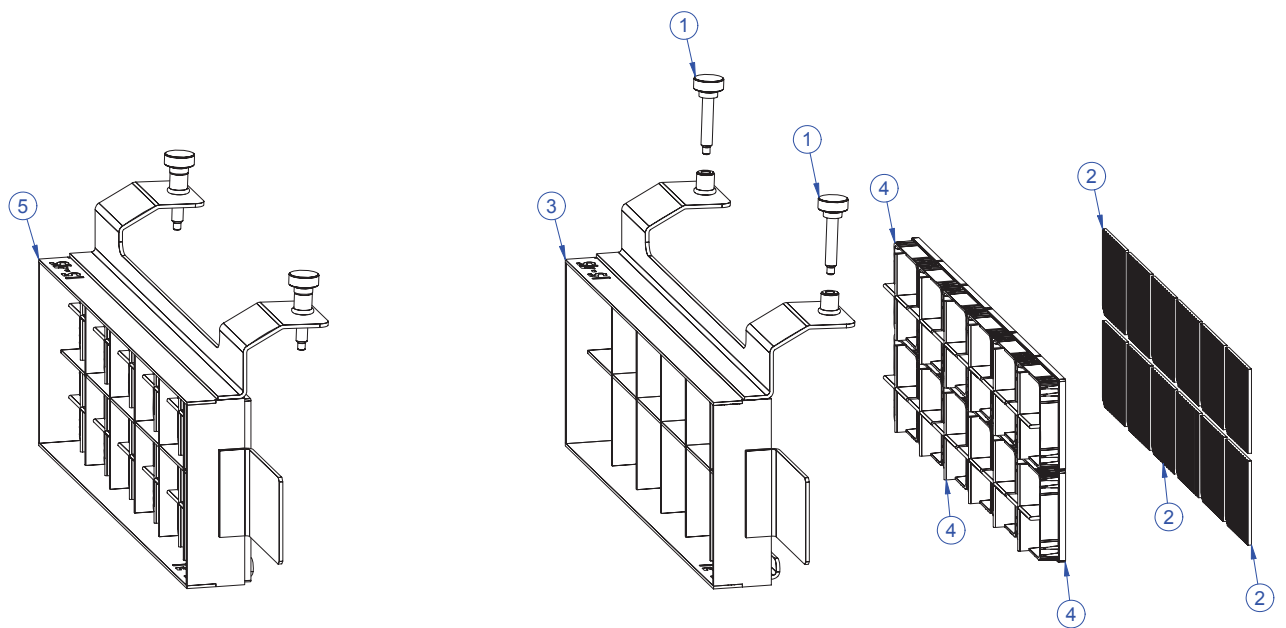

**This manual describes RGBCW versions only.
In case of ordering other versions than RGBCW, please provide Technical Center with a serial number.**

PRODUCT: CityScape 48		
TITLE: Lens module 15°x45°		
DOCUMENT: 99012725		
VERSION: A	DATE: 2.2.2010	SHEET: 5 OF 6