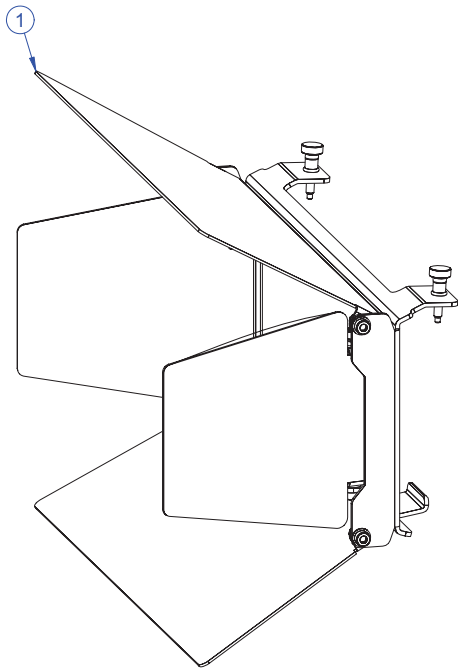

**This manual describes RGBCW versions only.
 In case of ordering other versions than RGBCW, please provide Technical Center with a serial number.**

PRODUCT: CityScape 48		
TITLE: Holder of LED module		
DOCUMENT: 99012573		
VERSION: A	DATE: 2.2.2010	SHEET: 1 OF 6

**This manual describes RGBCW versions only.
In case of ordering other versions than RGBCW, please provide Technical Center with a serial number.**

PRODUCT: CityScape 48		
TITLE: Barn door module		
DOCUMENT: 99012722		
VERSION: A	DATE: 2.2.2010	SHEET: 2 OF 6

**This manual describes RGBCW versions only.
 In case of ordering other versions than RGBCW, please provide Technical Center with a serial number.**

PRODUCT: CityScape 48		
TITLE: Lens module 25°		
DOCUMENT: 99012723		
VERSION: A	DATE: 2.2.2010	SHEET: 3 OF 6